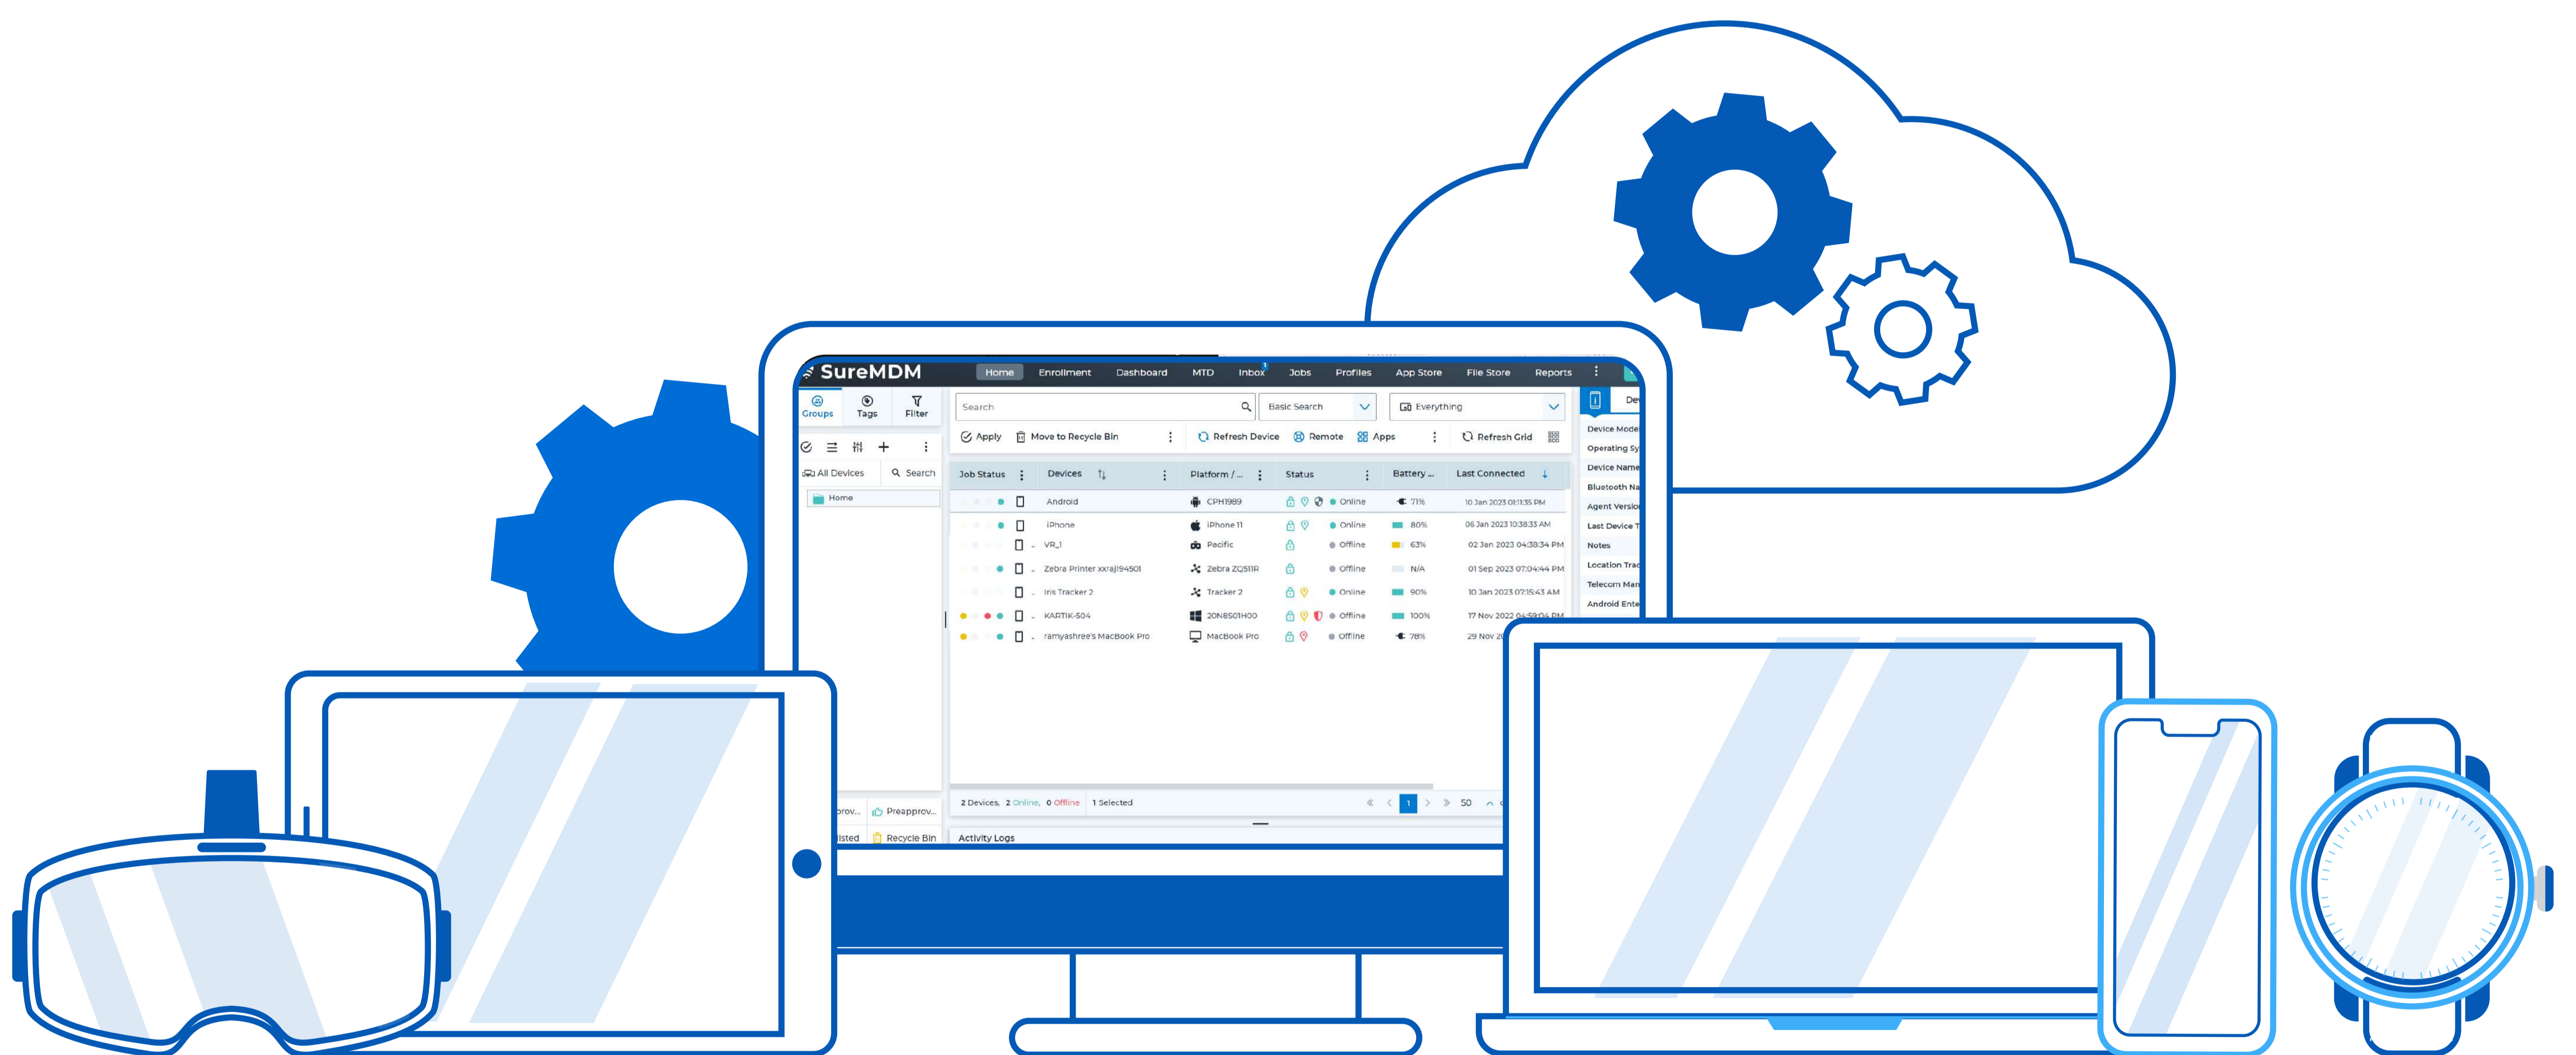

# SureMDM®

Secure. Monitor. Manage.

## Supported Platforms

SureMDM by 42Gears is an intuitive and powerful Unified Endpoint Management (UEM) solution for Android, iOS/iPadOS, Windows, Linux, macOS, ChromeOS, Apple TV, Wear OS, VR, and IoT platforms. Deploy, manage, and secure mobile devices and the content they store, keep corporate data safe, and remotely monitor and troubleshoot any device from an easy-to-use central console.

## Centralized Management

Effectively manage all your devices and get device-related information you need to make informed decisions with SureMDM centralized console.