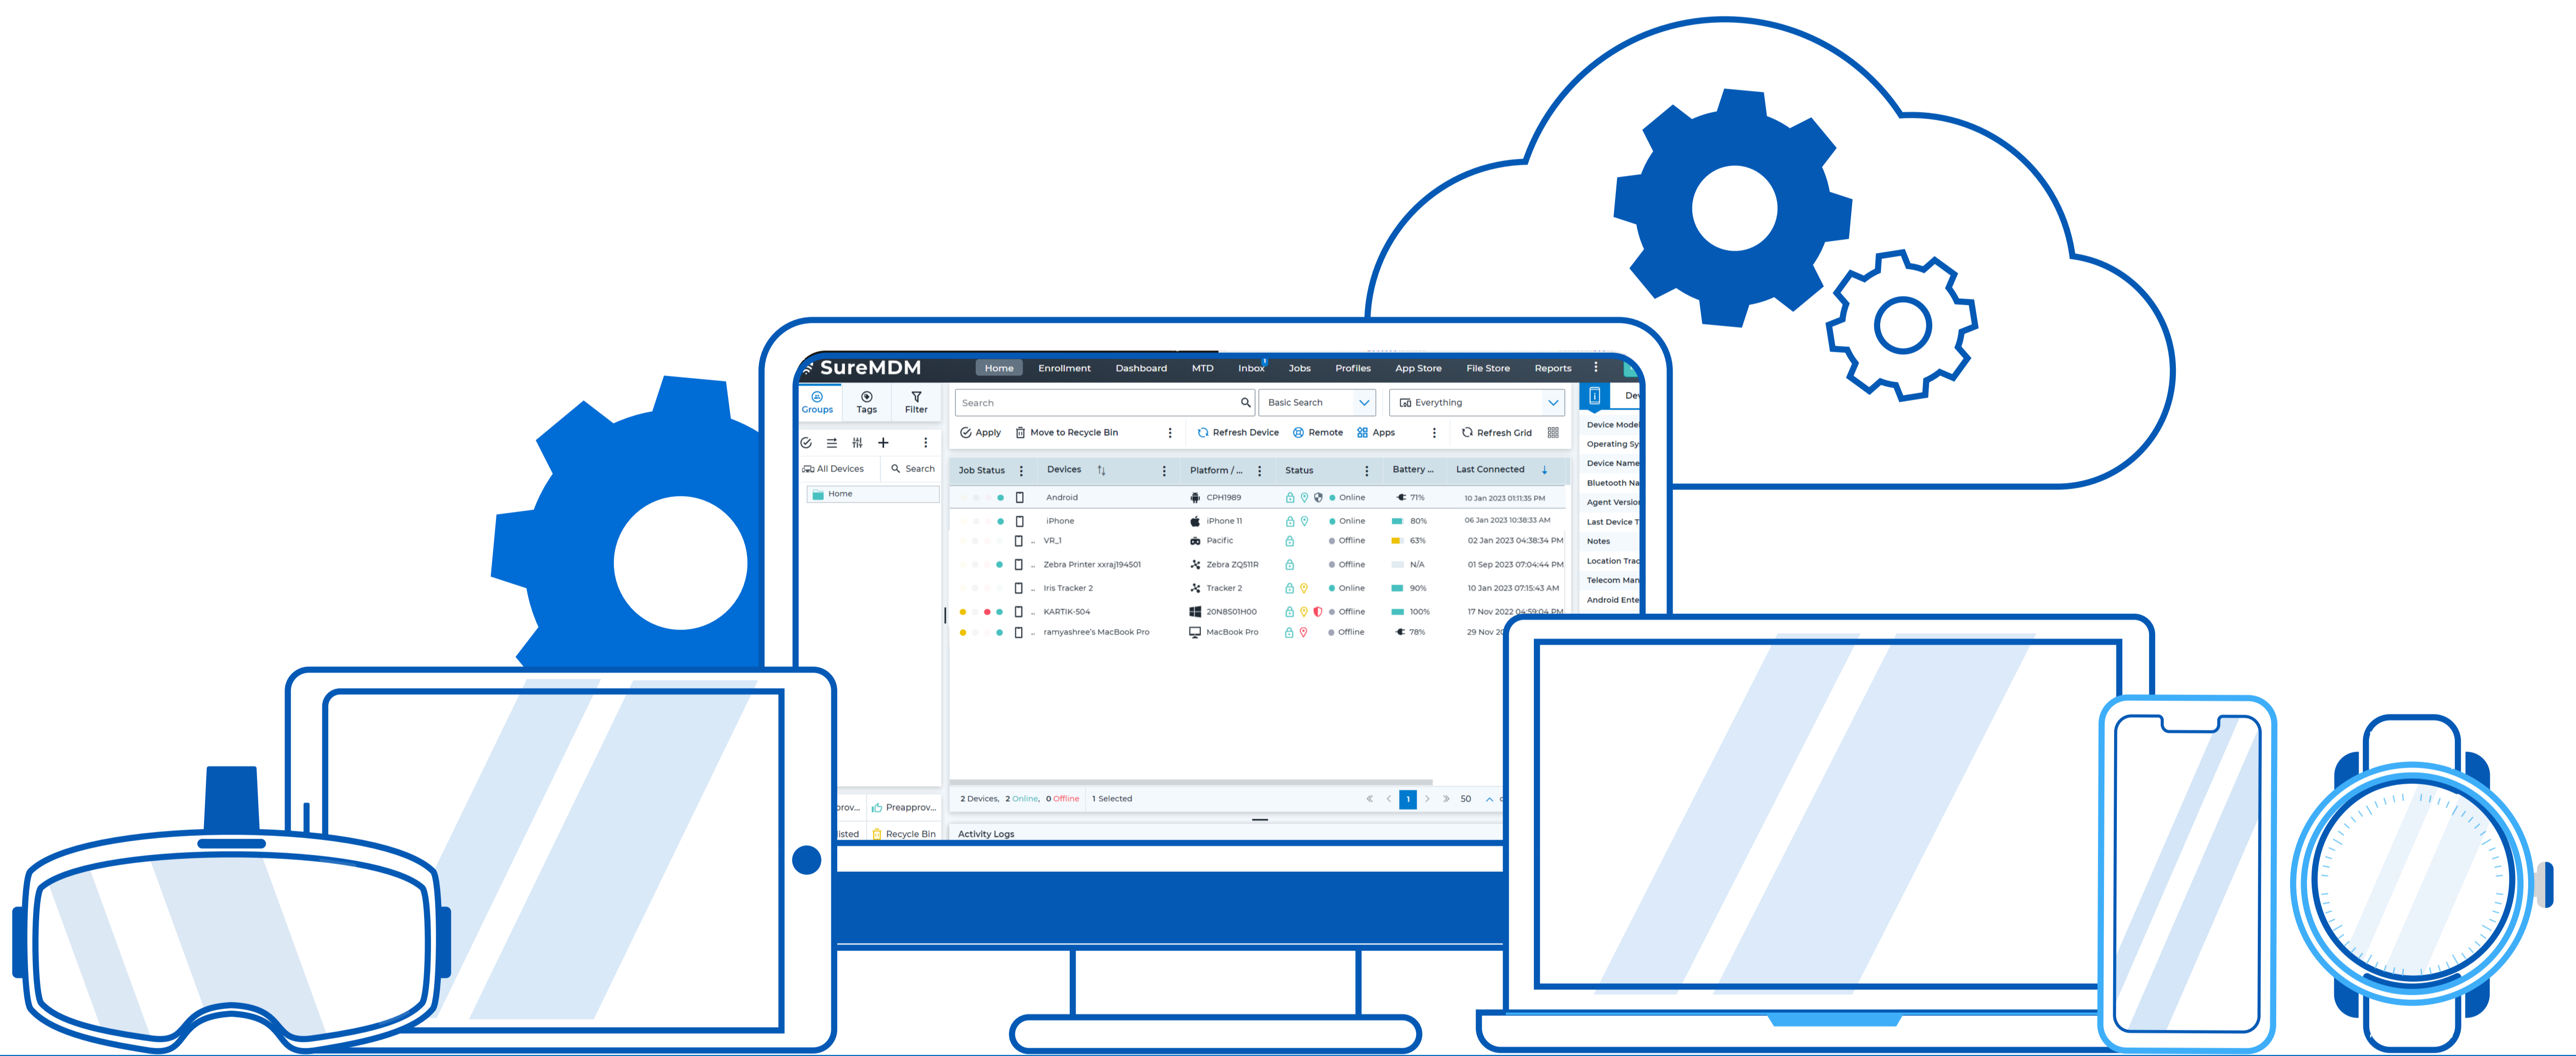

SureMDM®

Secure. Monitor. Manage.

Supported Platforms

SureMDM by 42Gears is an intuitive and powerful Unified Endpoint Management (UEM) solution for Android, iOS/iPadOS, Windows, Linux, macOS, ChromeOS, Apple TV, Wear OS, VR, and IoT platforms. Deploy, manage, and secure mobile devices and the content they store, keep corporate data safe, and remotely monitor and troubleshoot any device from an easy-to-use central console.

Key Features:

Express Enrollment

Enroll and set up devices in SureMDM quickly and easily via multiple enrollment methods.

Centralized Management

Effectively manage all your devices and get device-related information you need to make informed decisions with SureMDM centralized console.

Robust Remote Management

SureMDM offers comprehensive remote support features such as remote screen view, remote control, and remote file access, and more for troubleshooting and device maintenance. It also supports out-of-band management for Intel vPro® devices via Intel AMT, enabling remote power on, wake up, reboot, and full KVM (Keyboard, Video, and Mouse) control.

Monitor and Reinforce Responsible Device Behavior

Automatically activate policies based on time, location, or a device's current Wi-Fi network. Remotely lock, reboot, or wipe devices that are stolen or that violate configured settings ensure fine-grained device control.