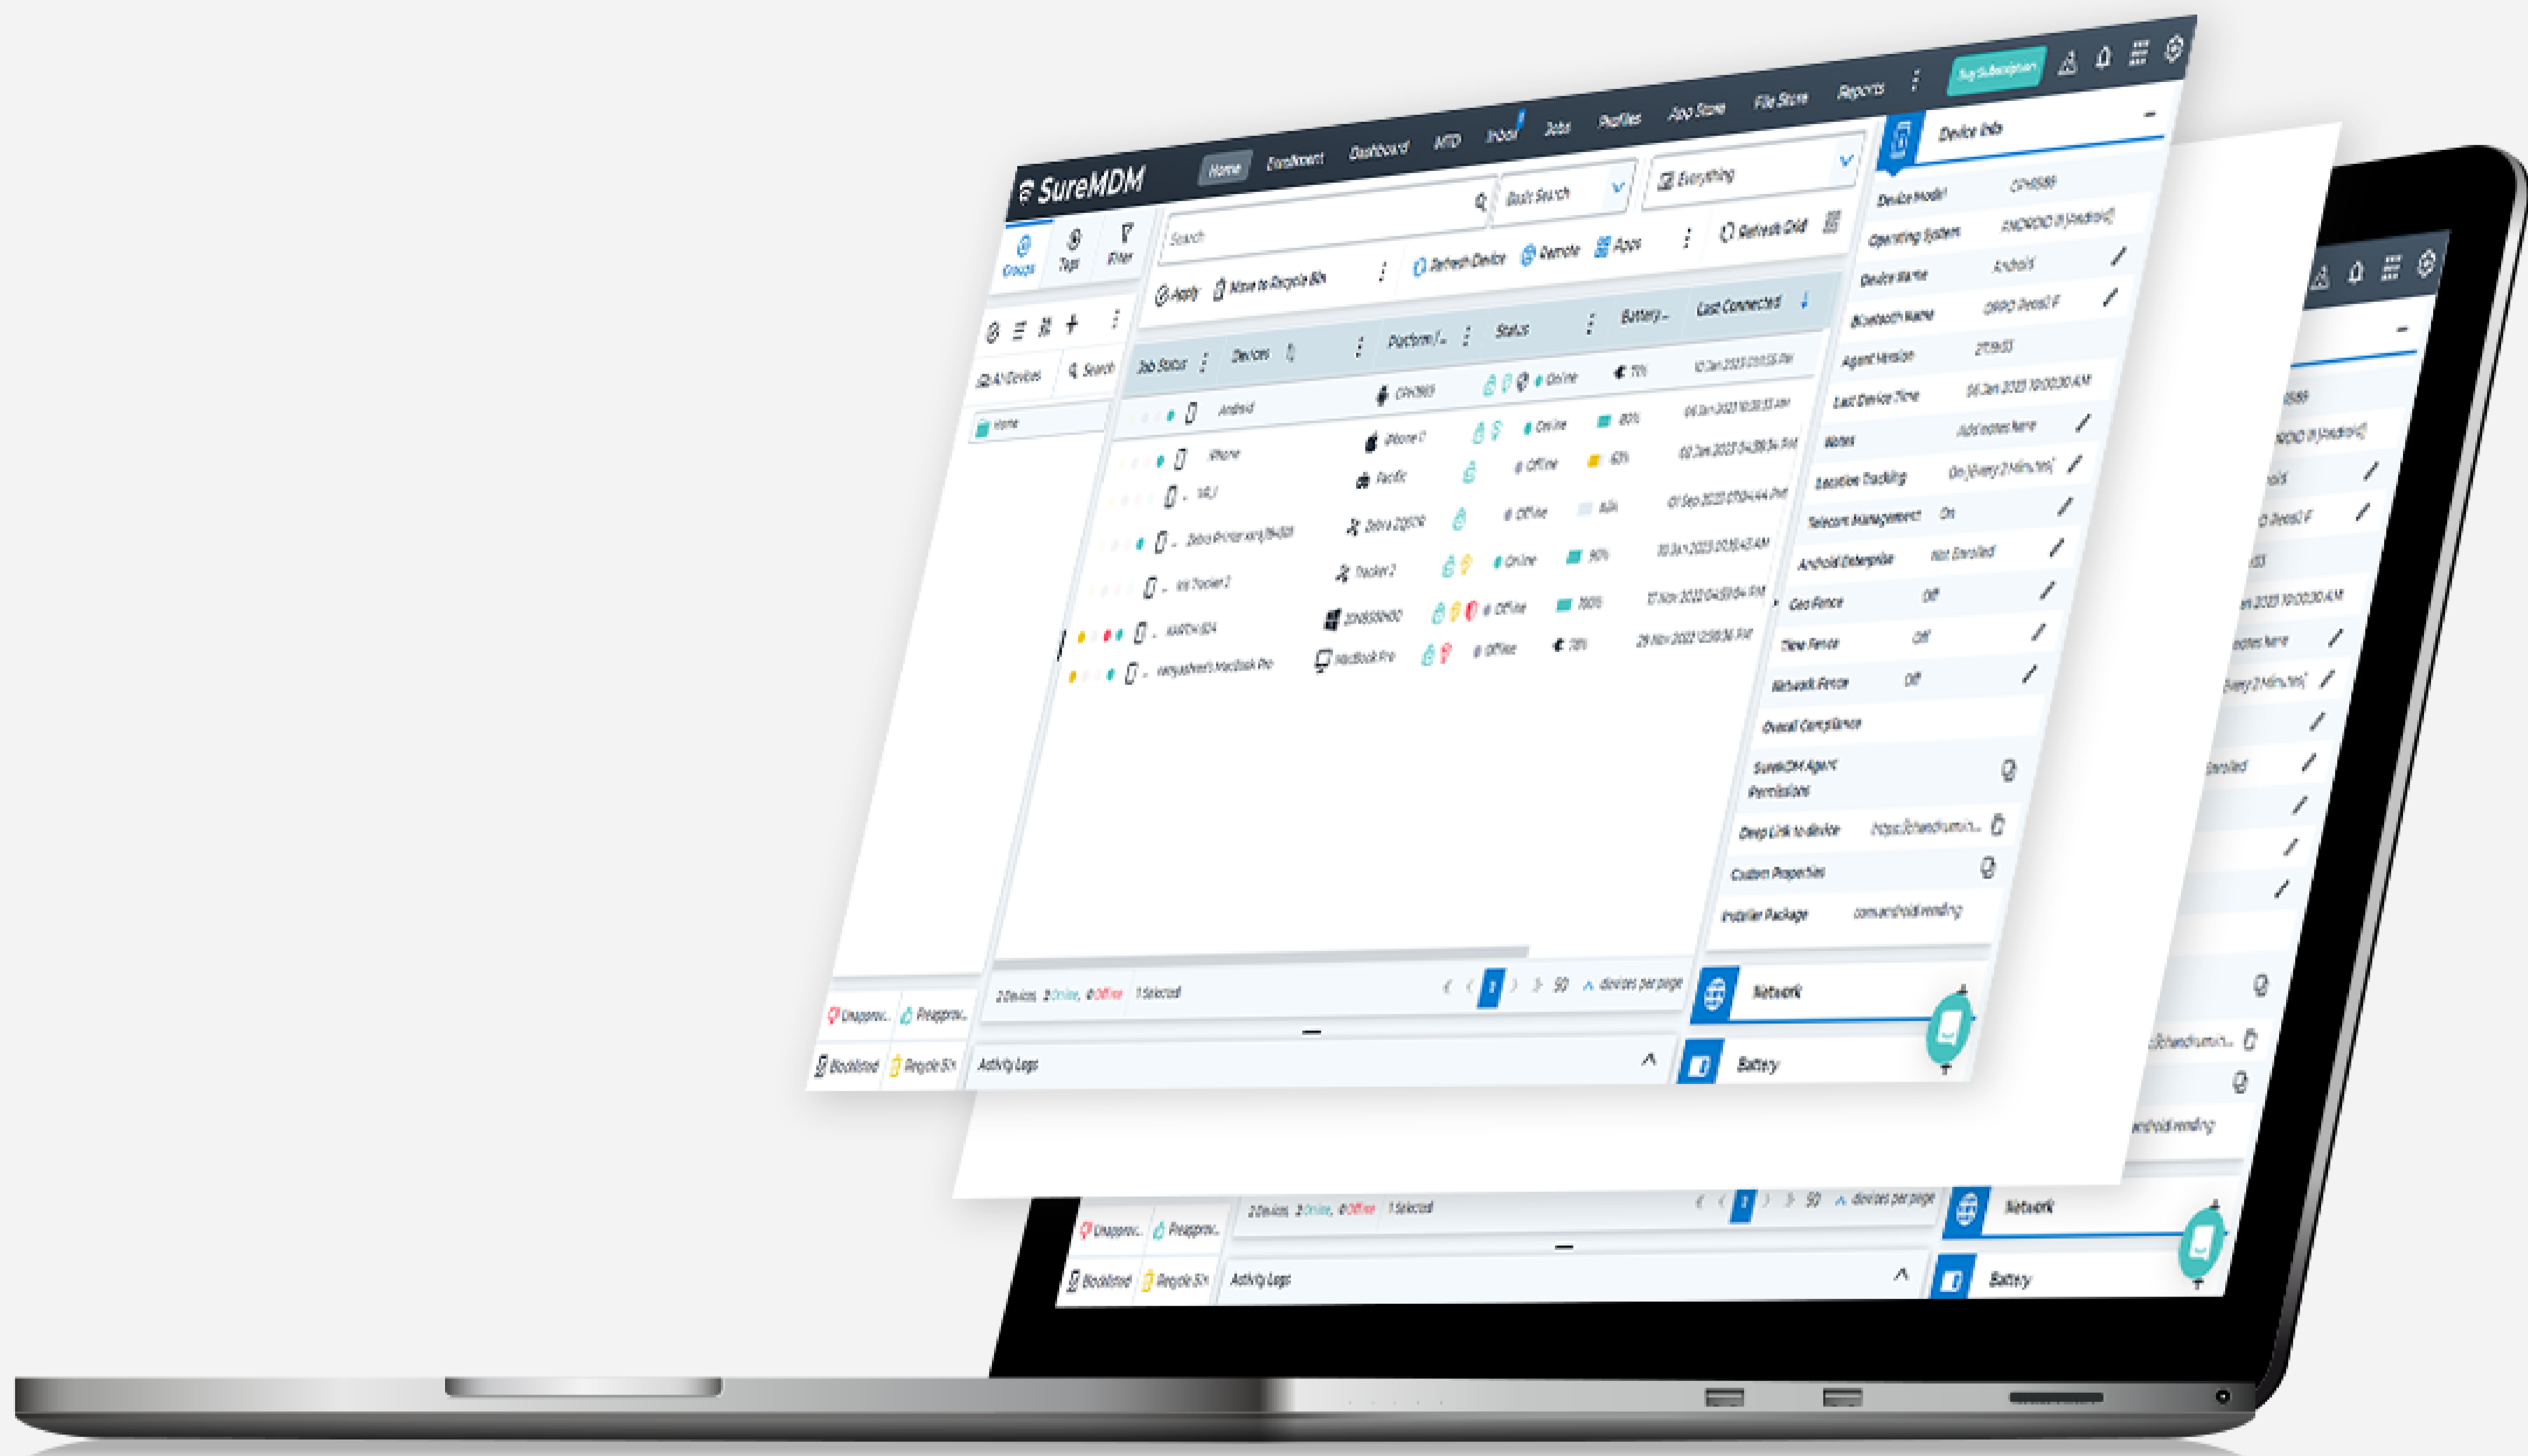

About 42Gears

42Gears is a leading Unified Endpoint Management solution provider, helping customers secure, monitor, and manage business endpoints across a wide range of operating systems and device types. With over 23,000 customers across 170 countries, 42Gears solutions have a proven track record of success across a wide range of industries.

Contact Us

sales@42gears.com

Americas HQ

+1-424-284-2574

Europe/Africa HQ

+44-161-394-0338

APAC/ME HQ

+91-80-61957000

[/company/42gears](https://www.linkedin.com/company/42gears)

[/42gears](https://www.facebook.com/42gears)

[@42gears](https://twitter.com/42gears)

[/42gears](https://www.youtube.com/42gears)

www.42gears.com