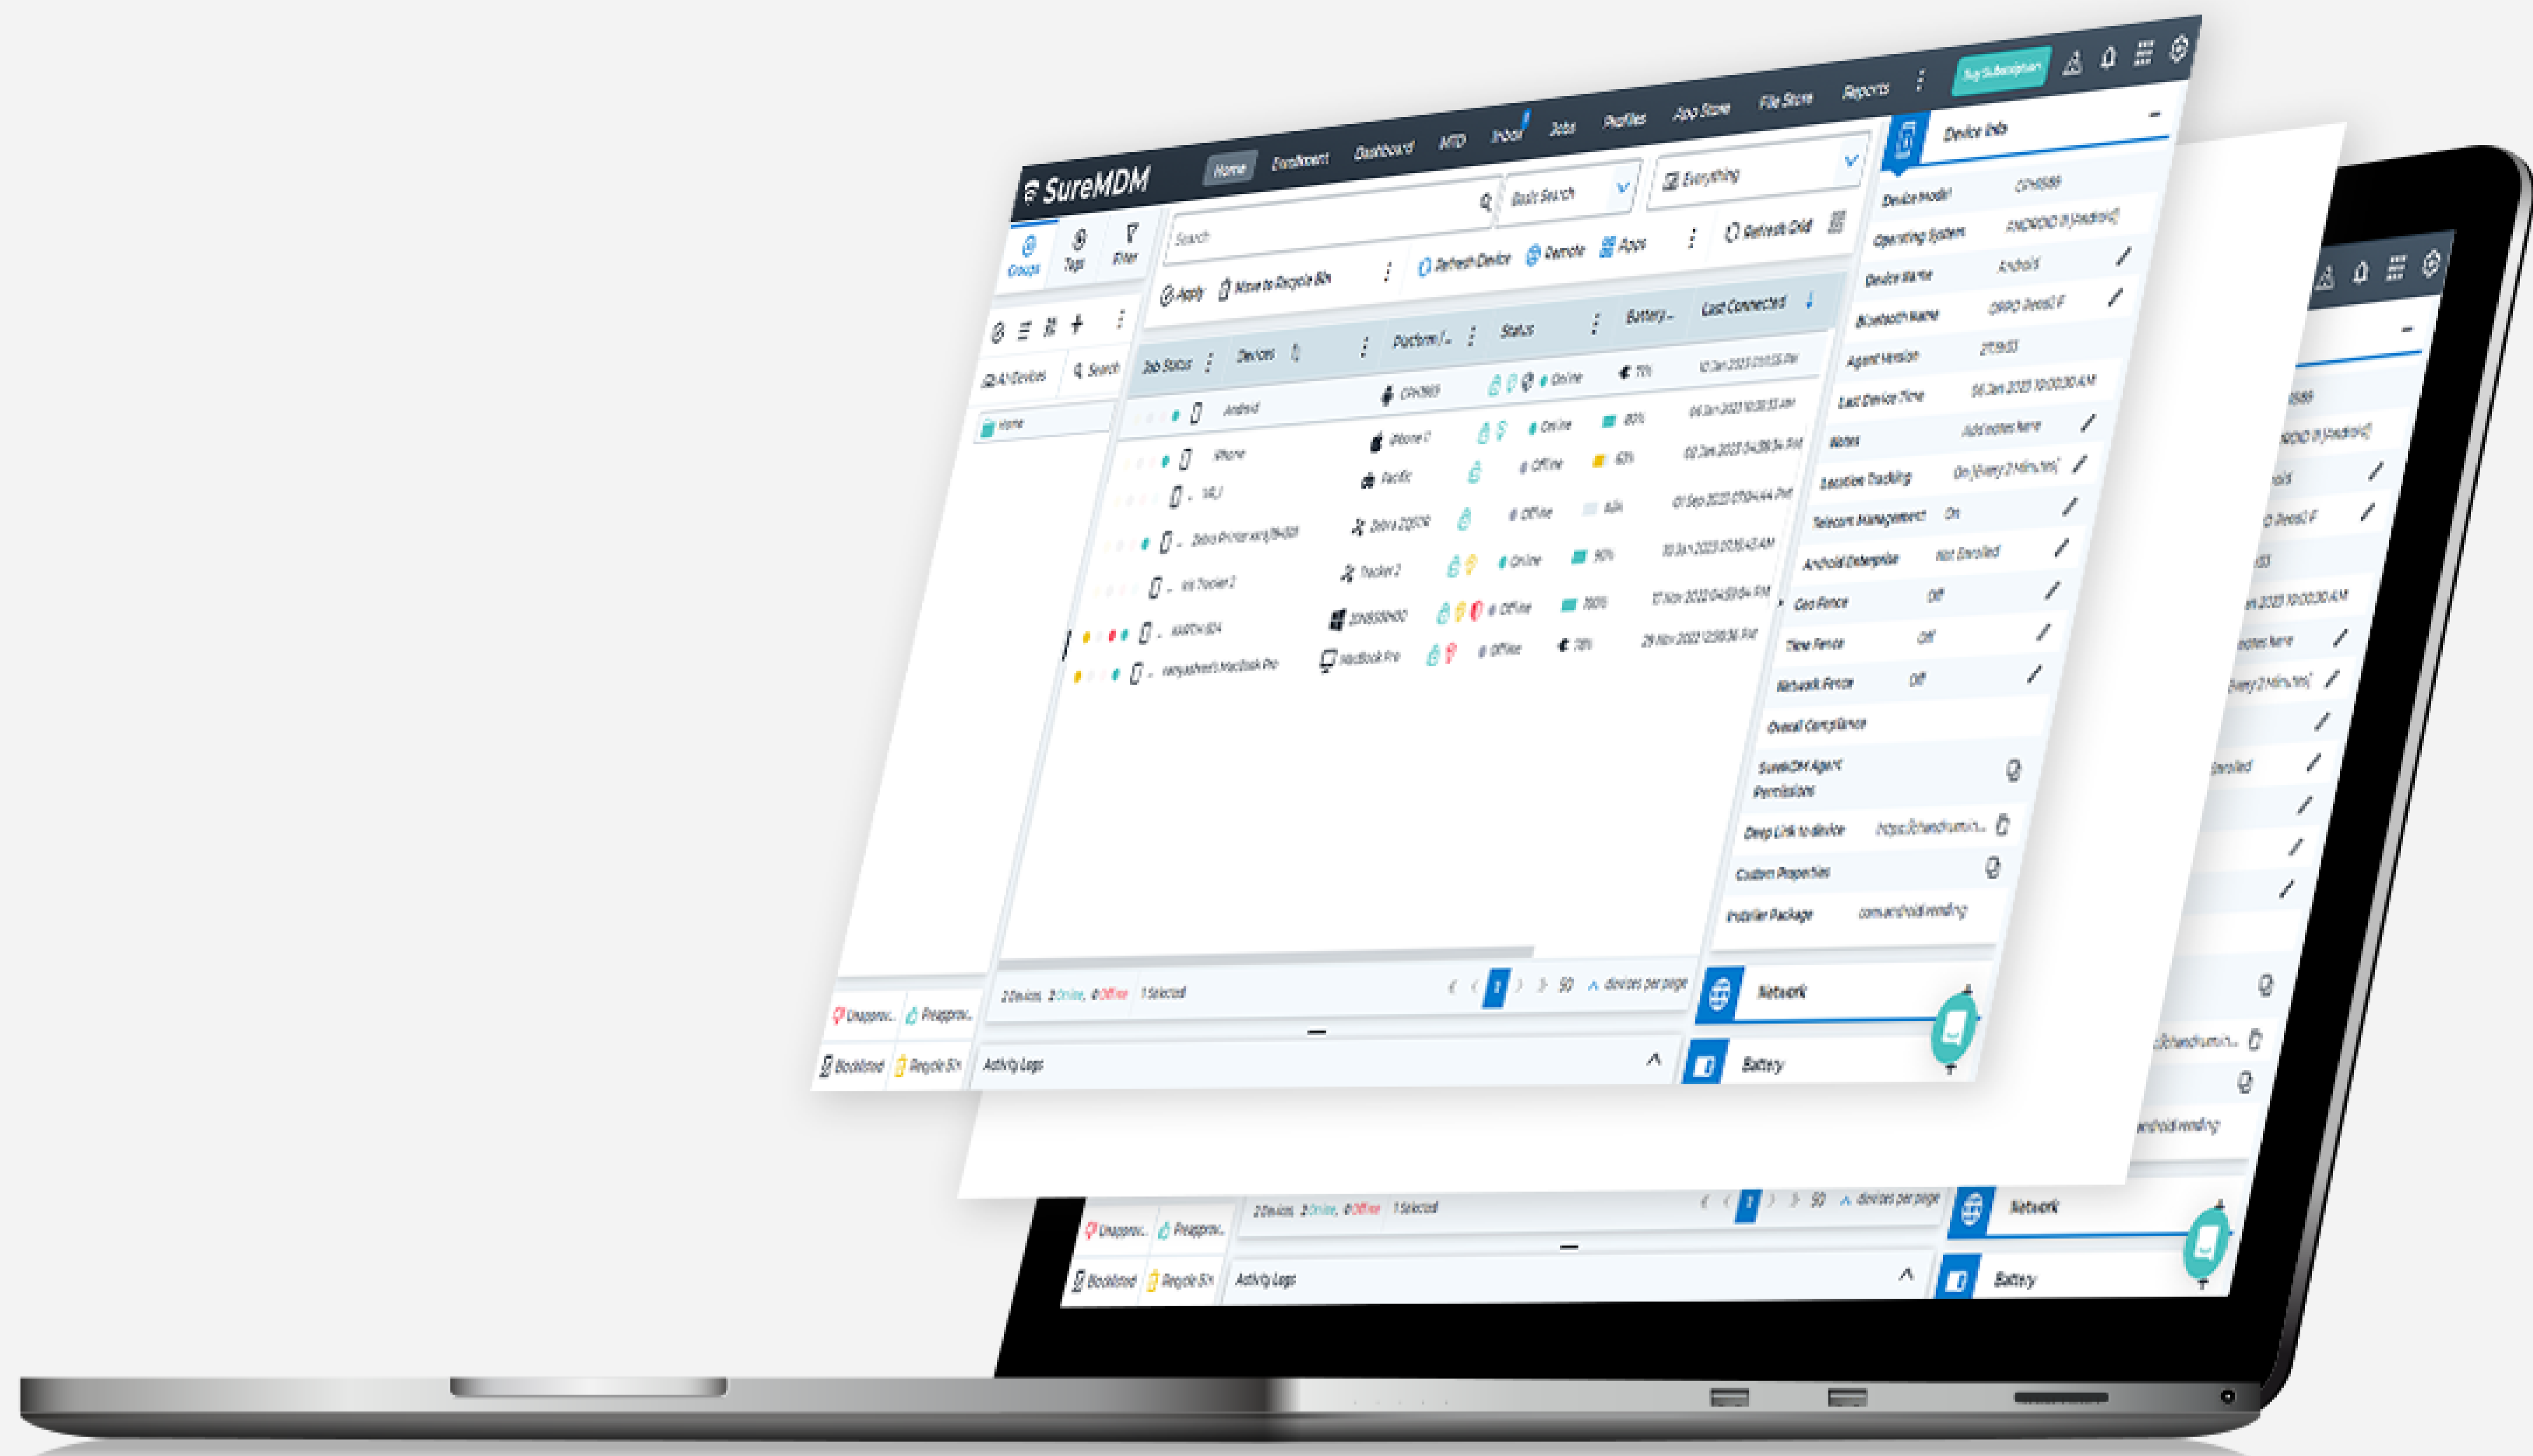

About 42Gears

42Gears is a leading Unified Endpoint Management solution provider, helping customers secure, monitor, and manage business endpoints across a wide range of operating systems and device types. With over 18,000 customers across 115 countries, 42Gears solutions have a proven track record of success across a wide range of industries.

Contact Us

sales@42gears.com

Americas HQ

+1-424-284-2574

Europe/Africa HQ

+44-161-394-0338

APAC/ME HQ

+91-80-61957000

/company/42gears

/42gears

@42gears

/42gears

www.42gears.com